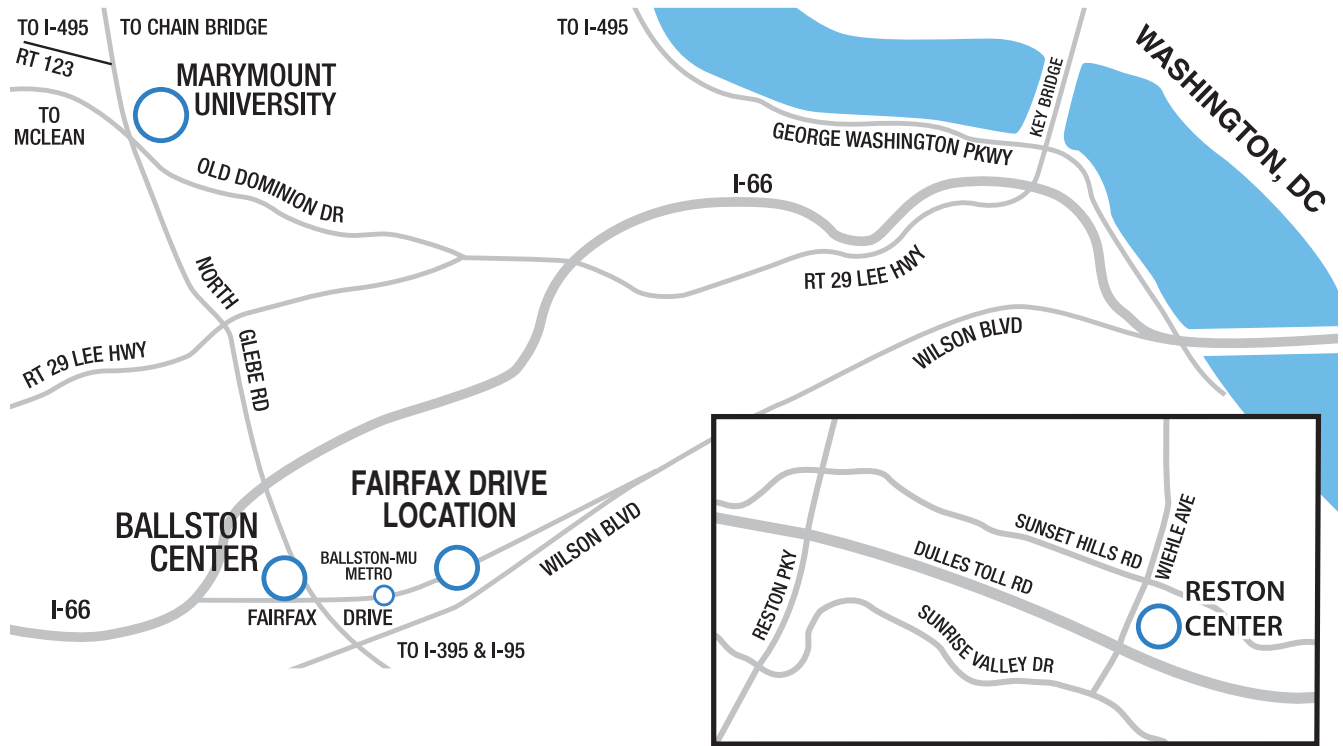

MARYMOUNT UNIVERSITY

D.C. Area

MARYMOUNT
UNIVERSITY