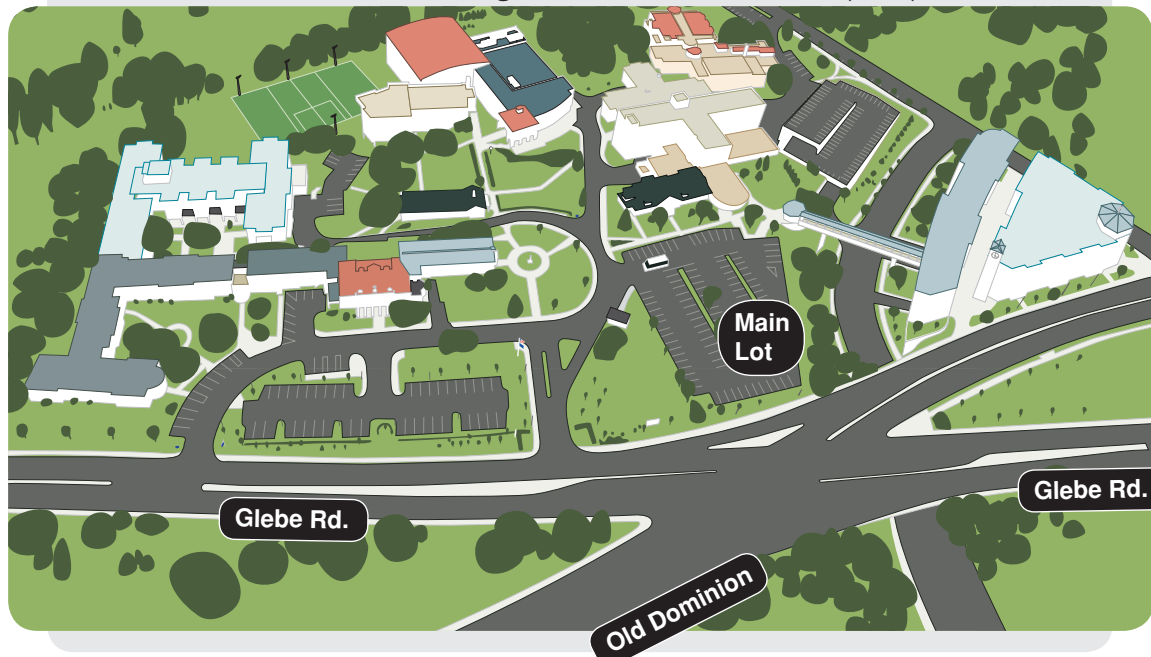

MARYMOUNT UNIVERSITY

Getting to: Main Campus

2807 North Glebe Rd • Arlington, VA 22207, USA • (703) 522-5600

*Located at the intersection of Glebe Road and Old Dominion Drive,
shuttle service is available to and from the Ballston-MU Metro station.*

From north of Washington, DC: Take Interstate 95 South to 495 West. Continue past Maryland exits to Virginia. Take Exit 43 (George Washington Parkway South) to Route 123 North (second Route 123 exit – Chain Bridge Road). Follow to traffic light at end of road. Turn right onto Glebe Road (Route 120 South) and follow for about 2.5 miles. Marymount's Main Campus is on the left; you'll need to turn left into the first entrance you see. For our 4040 N. Fairfax Drive location, continue south for 2 miles on Glebe Road to Fairfax Drive. Turn left onto Fairfax Drive. 4040 N. Fairfax is on the right, just past N. Randolph Street.

From south of Washington, DC: Take Interstate 95 North, which becomes 395 inside the Beltway. Exit Glebe Road (Route 120 North), marked "Marymount University." Continue on Glebe Road for 4 miles. For our 4040 N. Fairfax Drive location, turn right onto Fairfax Drive. 4040 N. Fairfax is on the right, just past N. Randolph Street. For the Main Campus, continue north for 2 miles on Glebe Road. The Main Campus is on the right.

From Route 66 (either direction): From I-66 East, exit Glebe Road (Route 120) and drive north for 1.5 miles on Glebe Road to reach the Main Campus, which is on the right. For our 4040 Fairfax Drive location, drive 0.3 mi. south on Glebe Road and turn left onto Fairfax Drive. 4040 N. Fairfax is on the right, just past N. Randolph Street.

From I-66 West, exit Glebe Road (Route 120) and drive south for 0.3 mi. For 4040 N. Fairfax Drive, turn left onto Fairfax Drive. 4040 N. Fairfax is 0.4 mi. ahead on the right, just past N. Randolph Street. For the Main Campus, turn left on Glebe Road and continue north for two miles. The Main Campus is on the right.

From Route 50-Arlington Boulevard (either direction): Exit Glebe Road (Route 120 North). For our 4040 N. Fairfax Drive location, drive half a mile north on Glebe Road and turn right onto Fairfax Drive. 4040 N. Fairfax is on the right, just past N. Randolph Street. For the Main Campus, continue for 2 miles north on Glebe Road. The Main Campus is on the right.

MARYMOUNT
UNIVERSITY