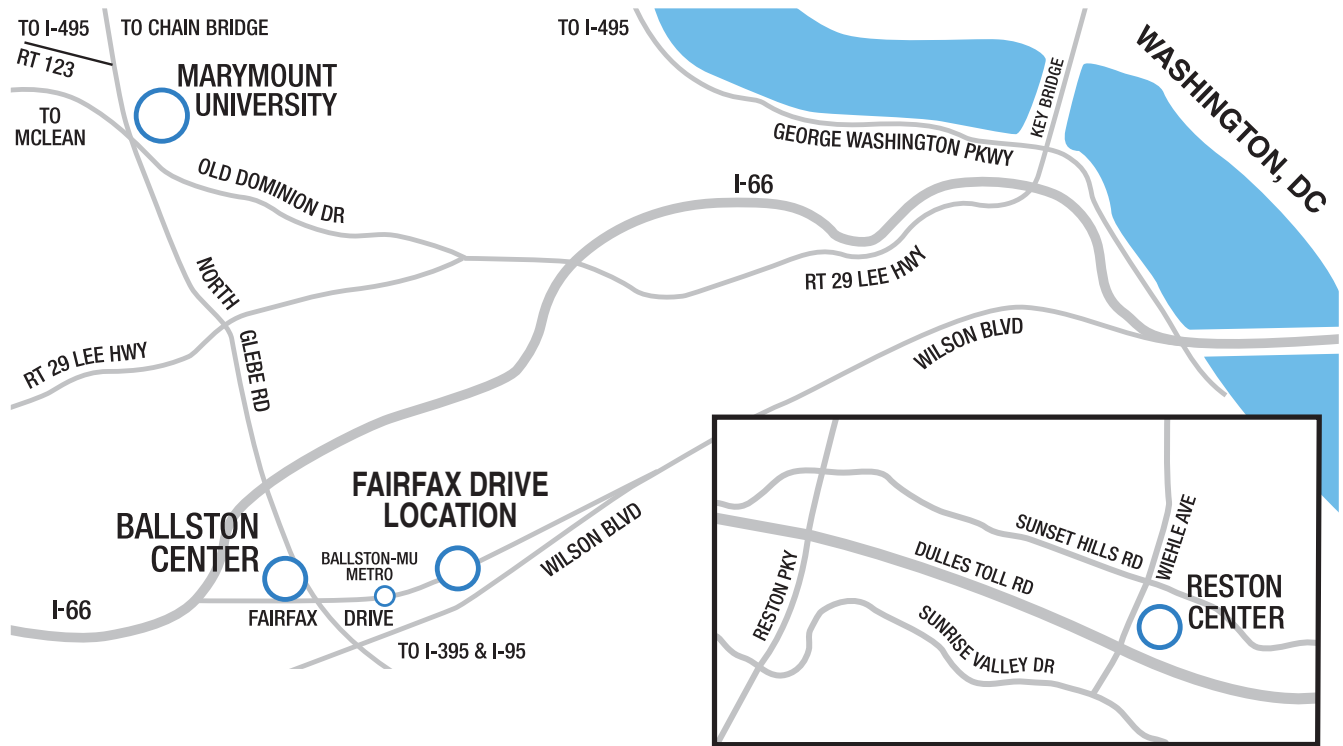

MARYMOUNT UNIVERSITY

D.C. Area

MARYMOUNT
UNIVERSITY