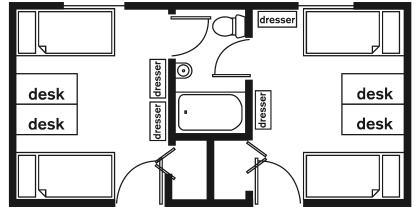

Berg Hall

Windows: 60" (tall) x 28.5" (wide)

Suggested Rug Size: 6' x 9'

Butler and St. Joseph halls

Windows: 67" (tall) x 48" (wide)

Suggested Rug Size: 8' x 10'

Gerard Phelan Hall

Windows: 67.5" (tall) x 48" (wide)

Suggested Rug Size: 6' x 9'

Rowley Hall

Windows: 60" (tall) x 28.5" (wide)

Suggested Rug Size: 6' x 9'