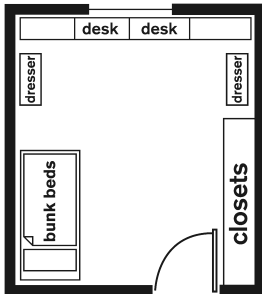

Berg Hall

Windows: 60" (tall) x 28.5" (wide)

Suggested Rug Size: 6' x 9'

Butler and St. Joseph halls

Windows: 67" (tall) x 48" (wide)

Suggested Rug Size: 8' x 10'

Gerard Phelan Hall

Windows: 67.5" (tall) x 48" (wide)

Suggested Rug Size: 6' x 9'

Rowley Hall

Windows: 60" (tall) x 28.5" (wide)

Suggested Rug Size: 6' x 9'