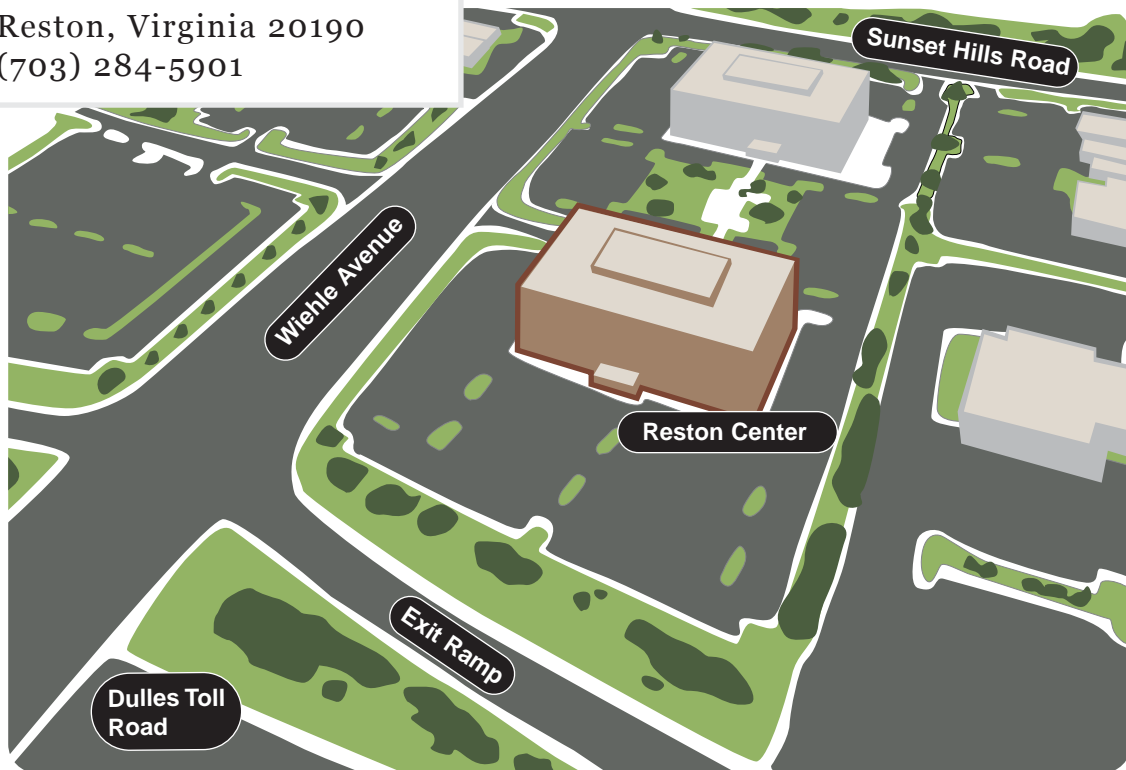

Getting to:

Reston Center

1861 Wiehle Avenue
Reston, Virginia 20190
(703) 284-5901

Marymount's Reston Center is located off the Dulles Toll Road (VA 267) Exit 13 on Wiehle Avenue.

From the Dulles Toll Road (VA 267):

If traveling west on the Toll Road, take Exit 13, the Wiehle Avenue exit, and turn right onto Wiehle.
If traveling east on the Toll Road, take Exit 13, the Wiehle Avenue exit, and turn left onto Wiehle.
Marymount's Reston Center, at 1861 Wiehle Avenue, will be the first building on your right (between the Toll Road and Sunset Hills Road). Of the two identical buildings, it's the one closest to the Toll Road.

Marymount's Reston Center is on the first floor. Parking is available on both sides of the building.

From Route 7:

Turn onto Baron Cameron Avenue (left if traveling west; right if traveling east). Turn left onto Wiehle Avenue. Continue straight and cross Sunset Hills Road. 1861 Wiehle will be on your left just past Sunset Hills Road and before the Toll Road. Of the two identical buildings, it's the one closest to the Toll Road. The left-turn lane brings you into the parking area between the two buildings.

Marymount's Reston Center is on the first floor. Parking is available on both sides of the building.

MARYMOUNT UNIVERSITY

D.C. Area